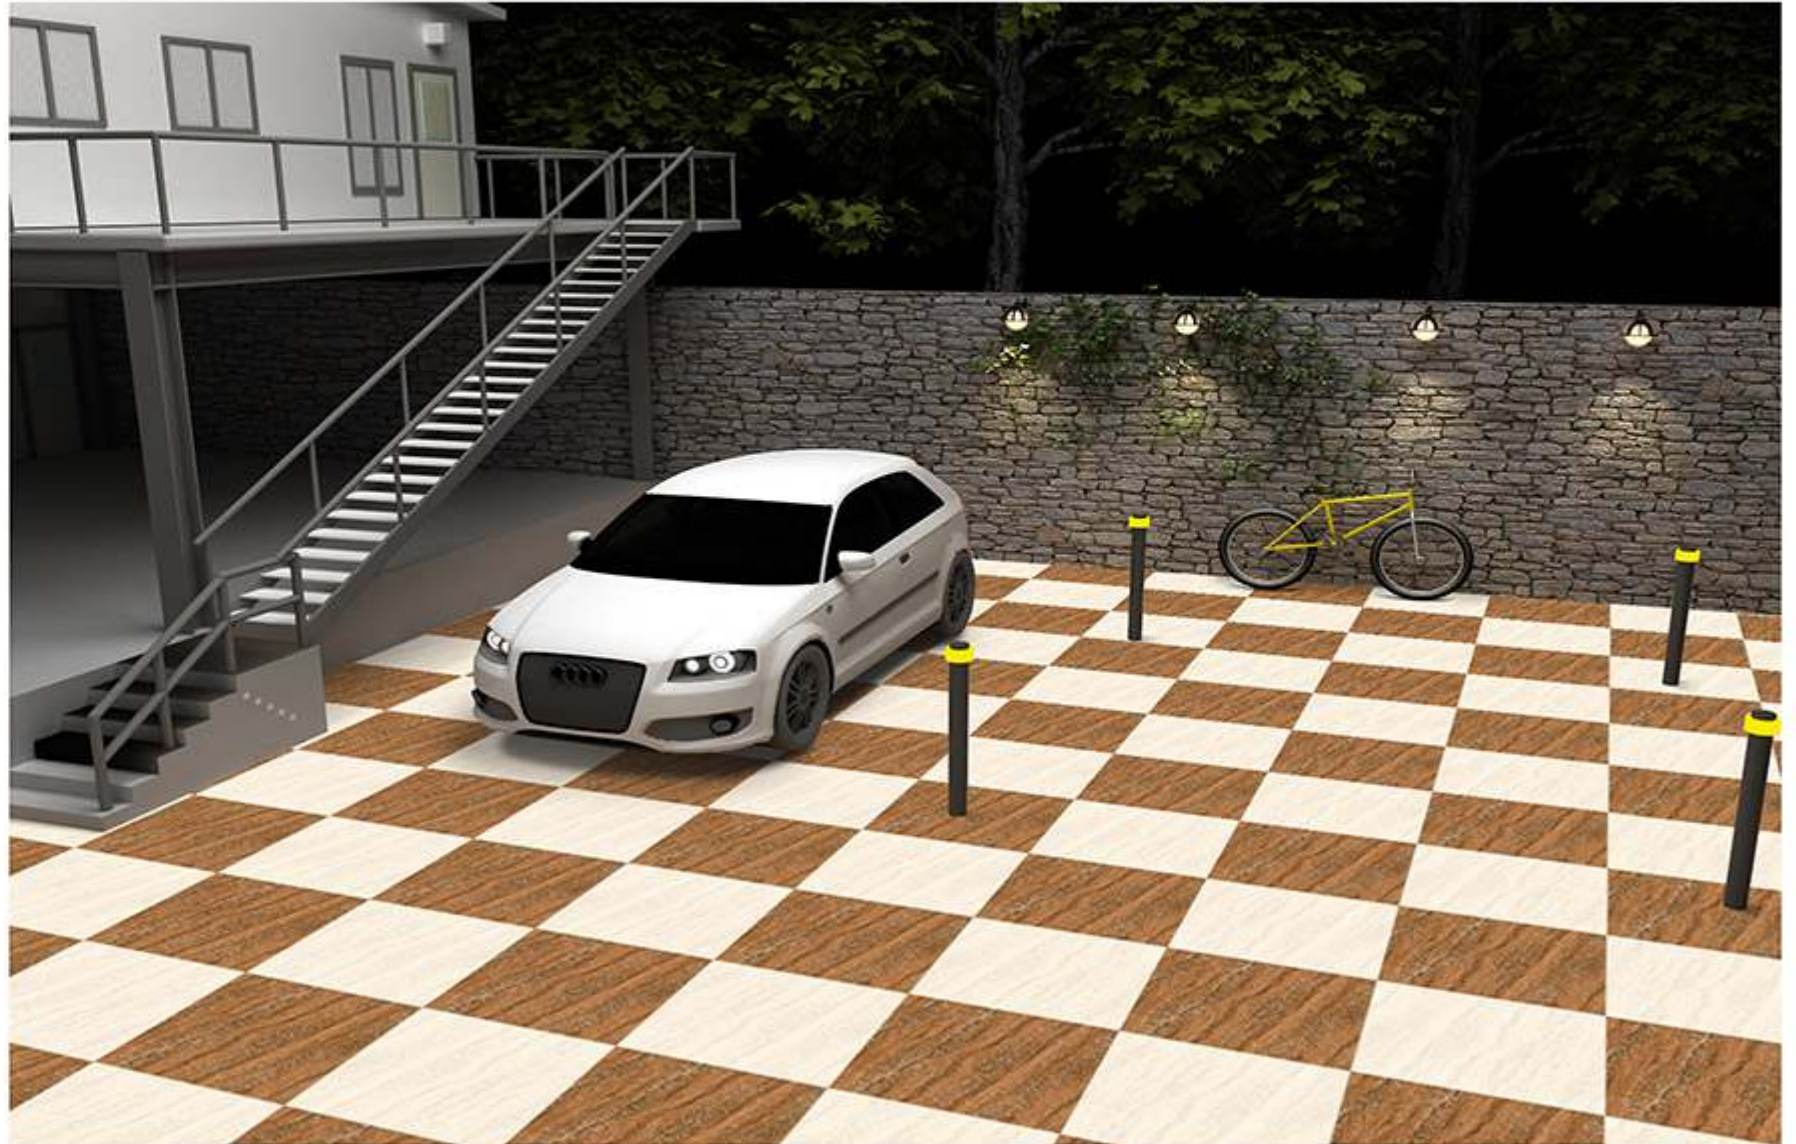

HD
Clarity

Random
Design

Zero
Maintenance

Eco
Friendly

PL-323-DK

PL-323-LT

Applicable On
Wall & Floor

HD
Clarity