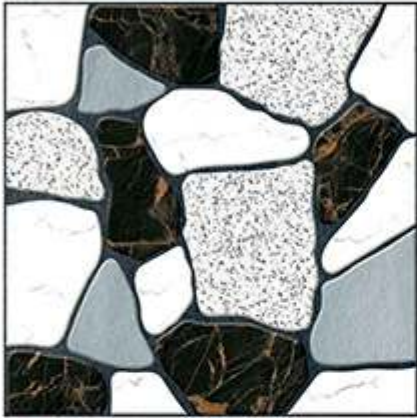

PLAIN SERISE

PL-351

400x400MM | VITRIFIED
PARKING TILES

PLAIN SERISE

PL-352

Applicable On
Wall & Floor

HD
Clarity

Random
Design