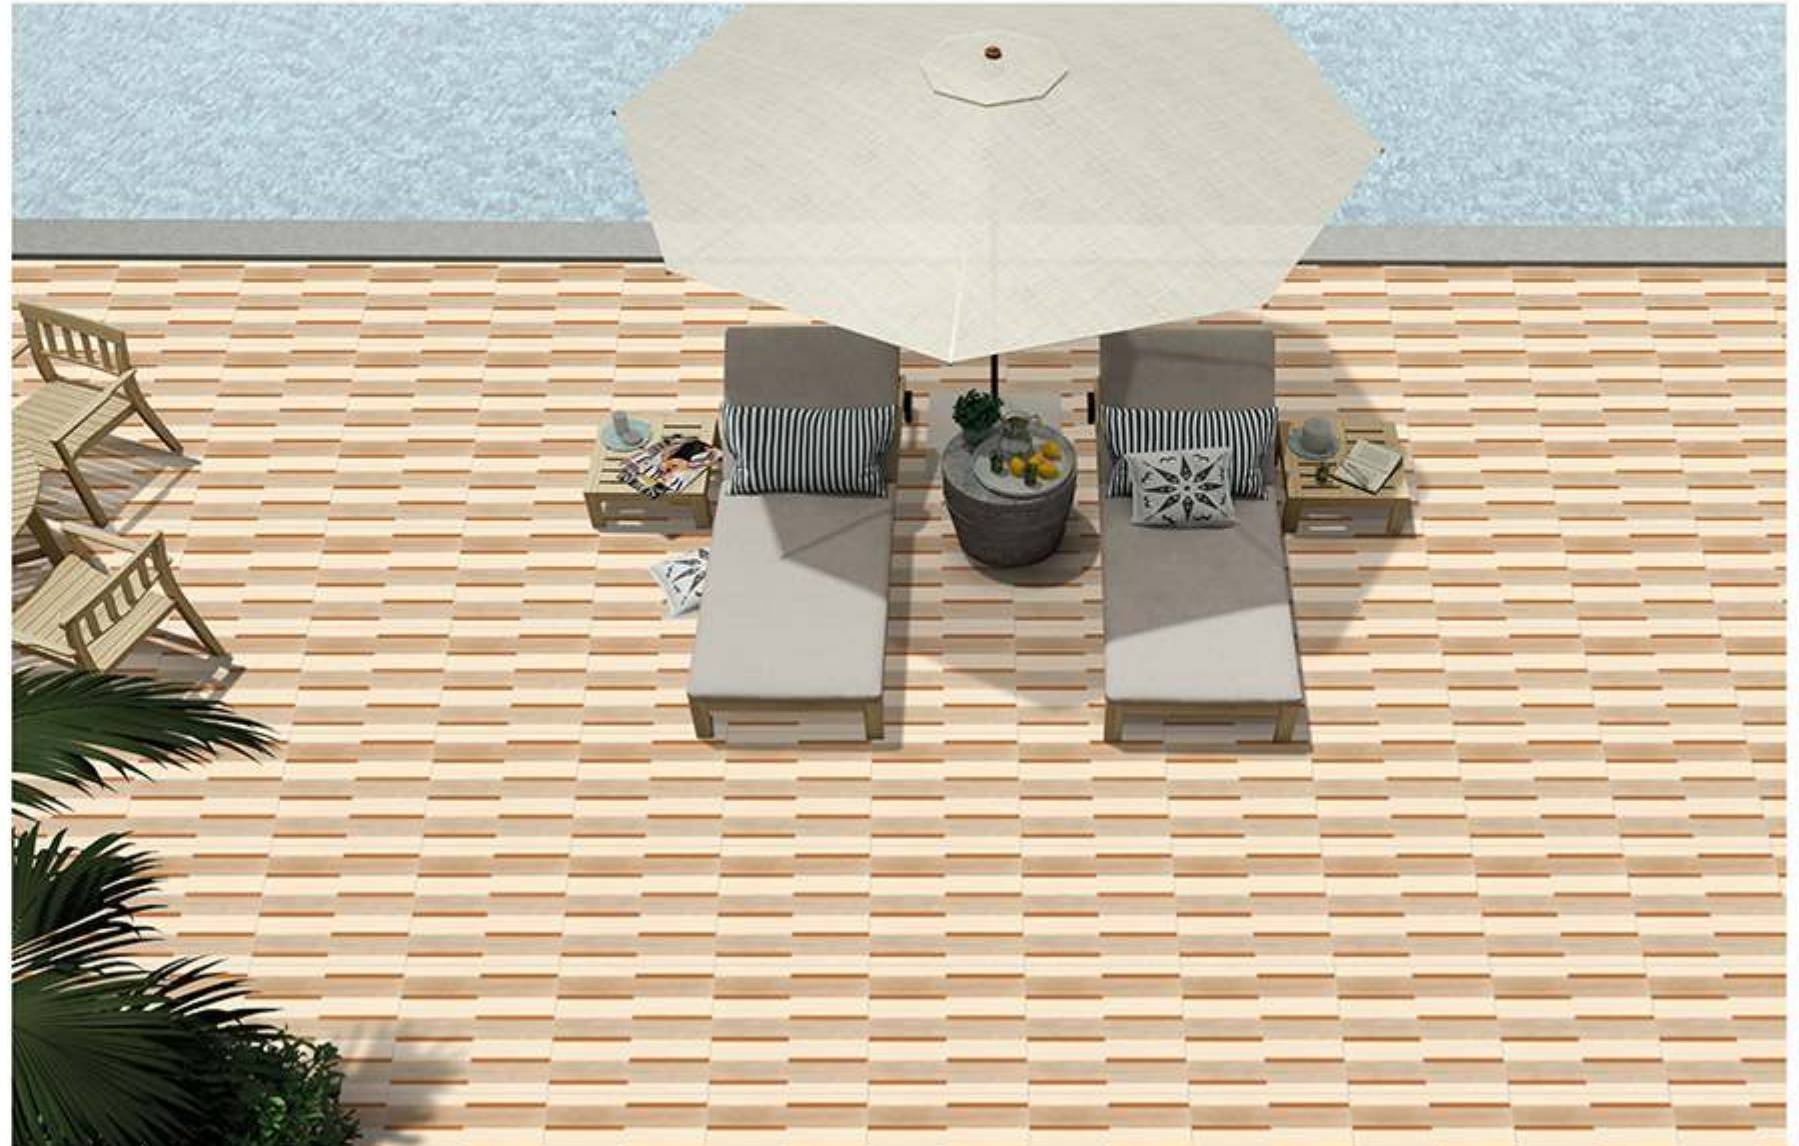

Applicable On
Wall & Floor

HD
Clarity

Random
Design

Zero
Maintenance

Eco
Friendly

PL-309

Applicable On
Wall & Floor

HD
Clarity