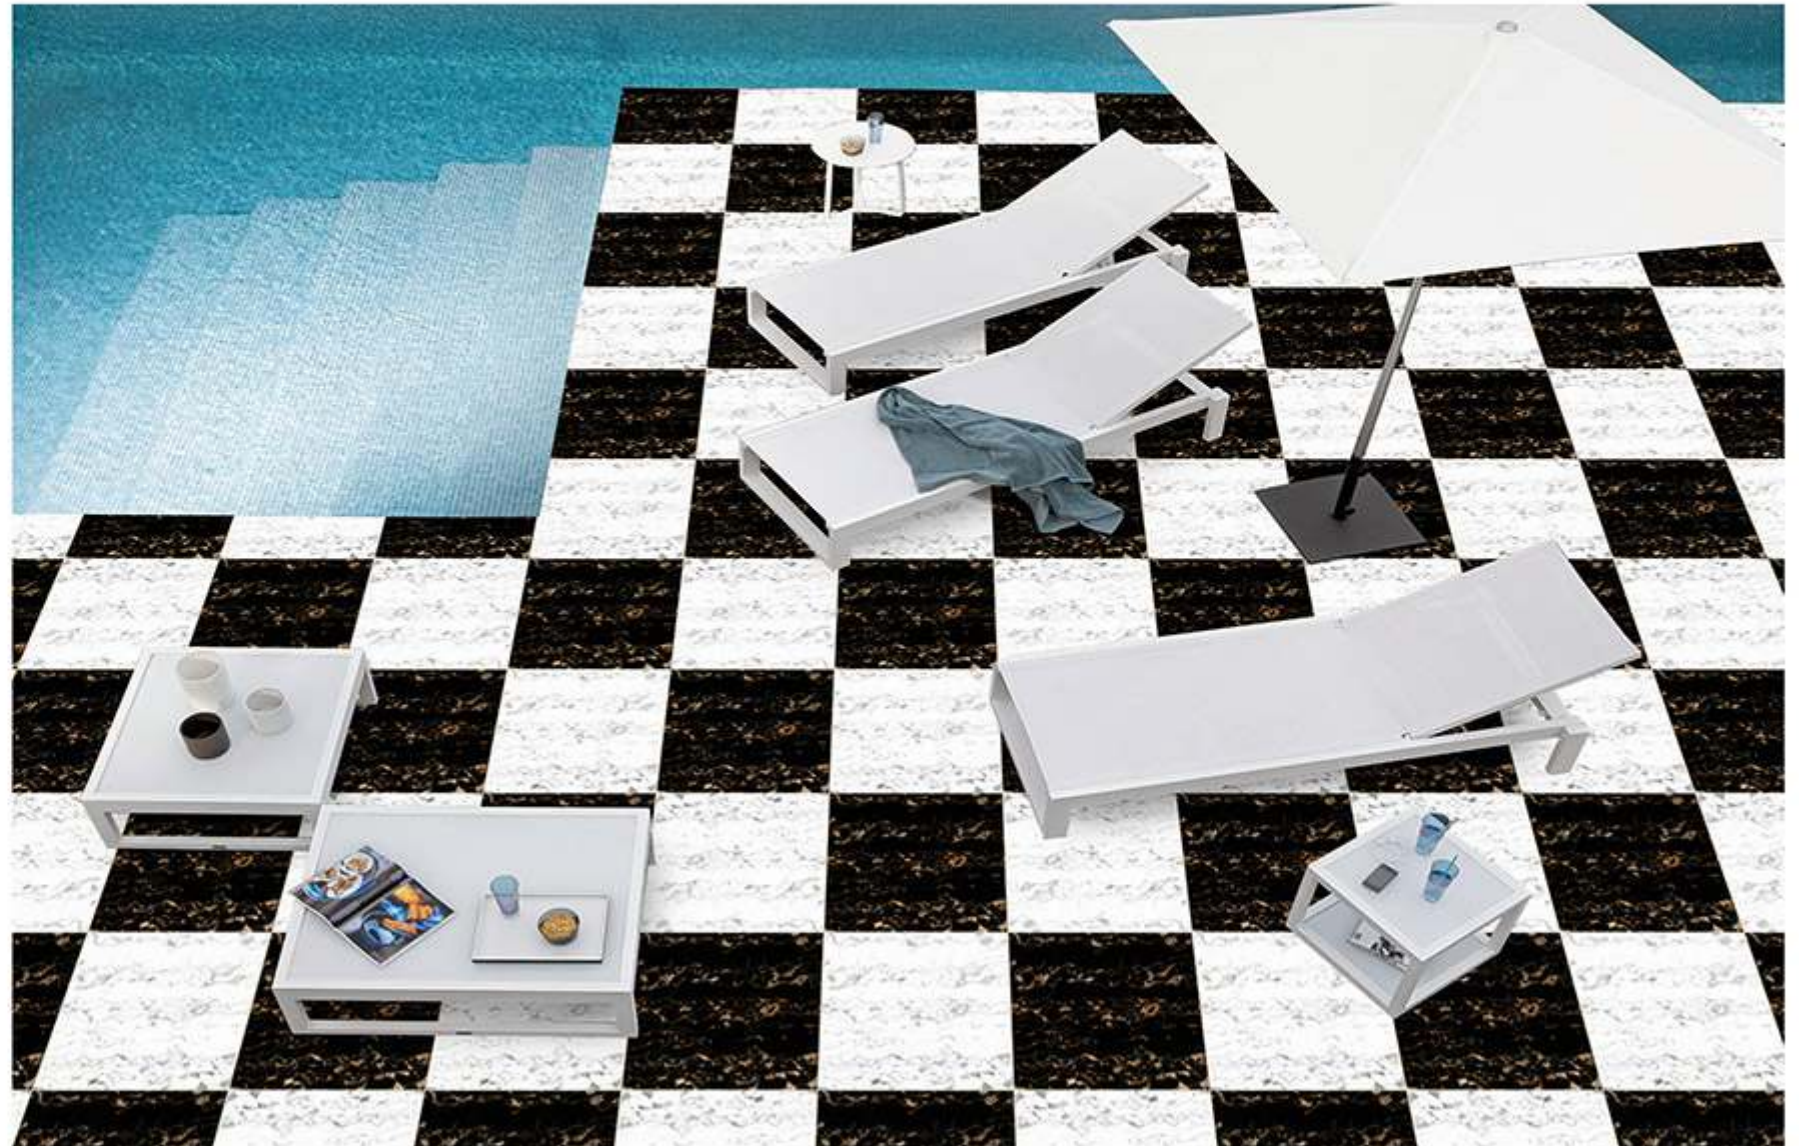

PL-293-LT RANDOM-4

Applicable On
Wall & Floor

HD
Clarity

Random
Design

Zero
Maintenance

Eco
Friendly

PL-294-DK

PL-294-LT RANDOM-4