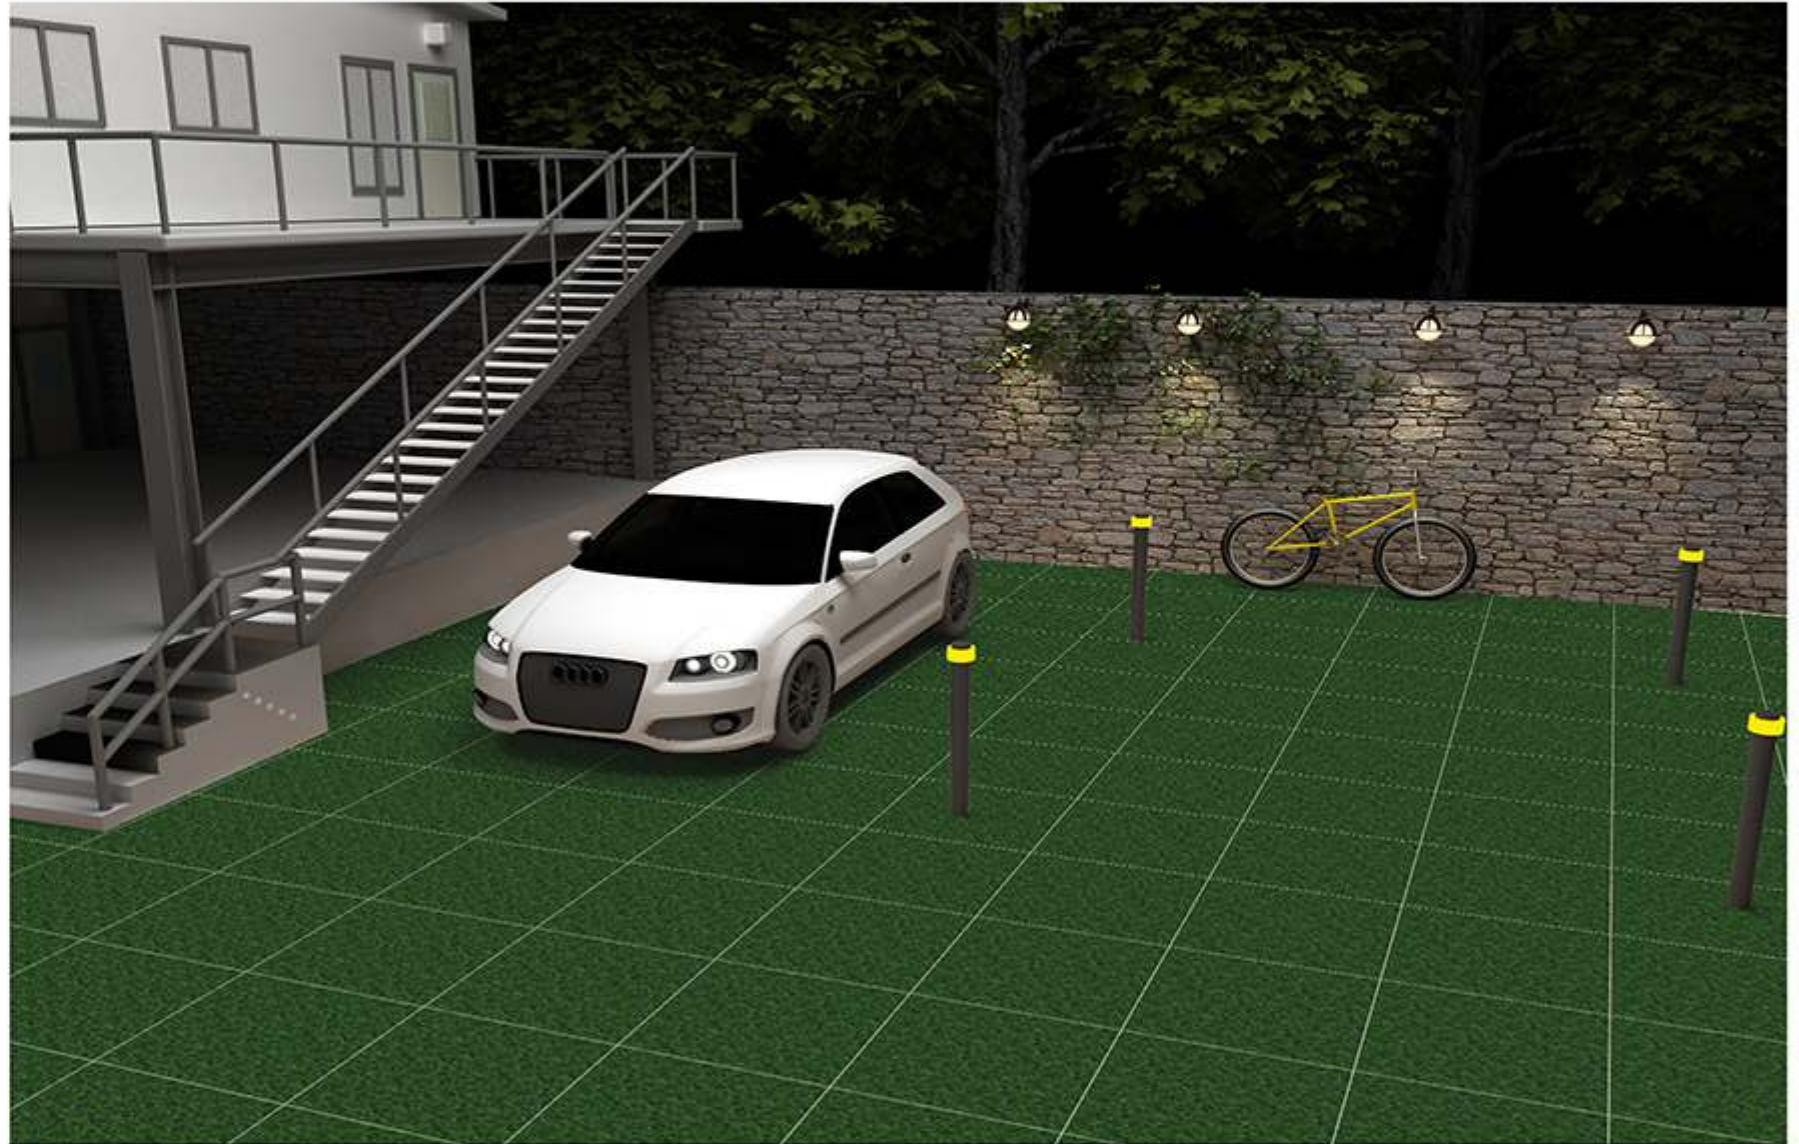

400x400MM | VITRIFIED
PARKING TILES

PL-369

Applicable On
Wall & Floor

HD
Clarity

Random
Design

Zero
Maintenance

Eco
Friendly

PL-372